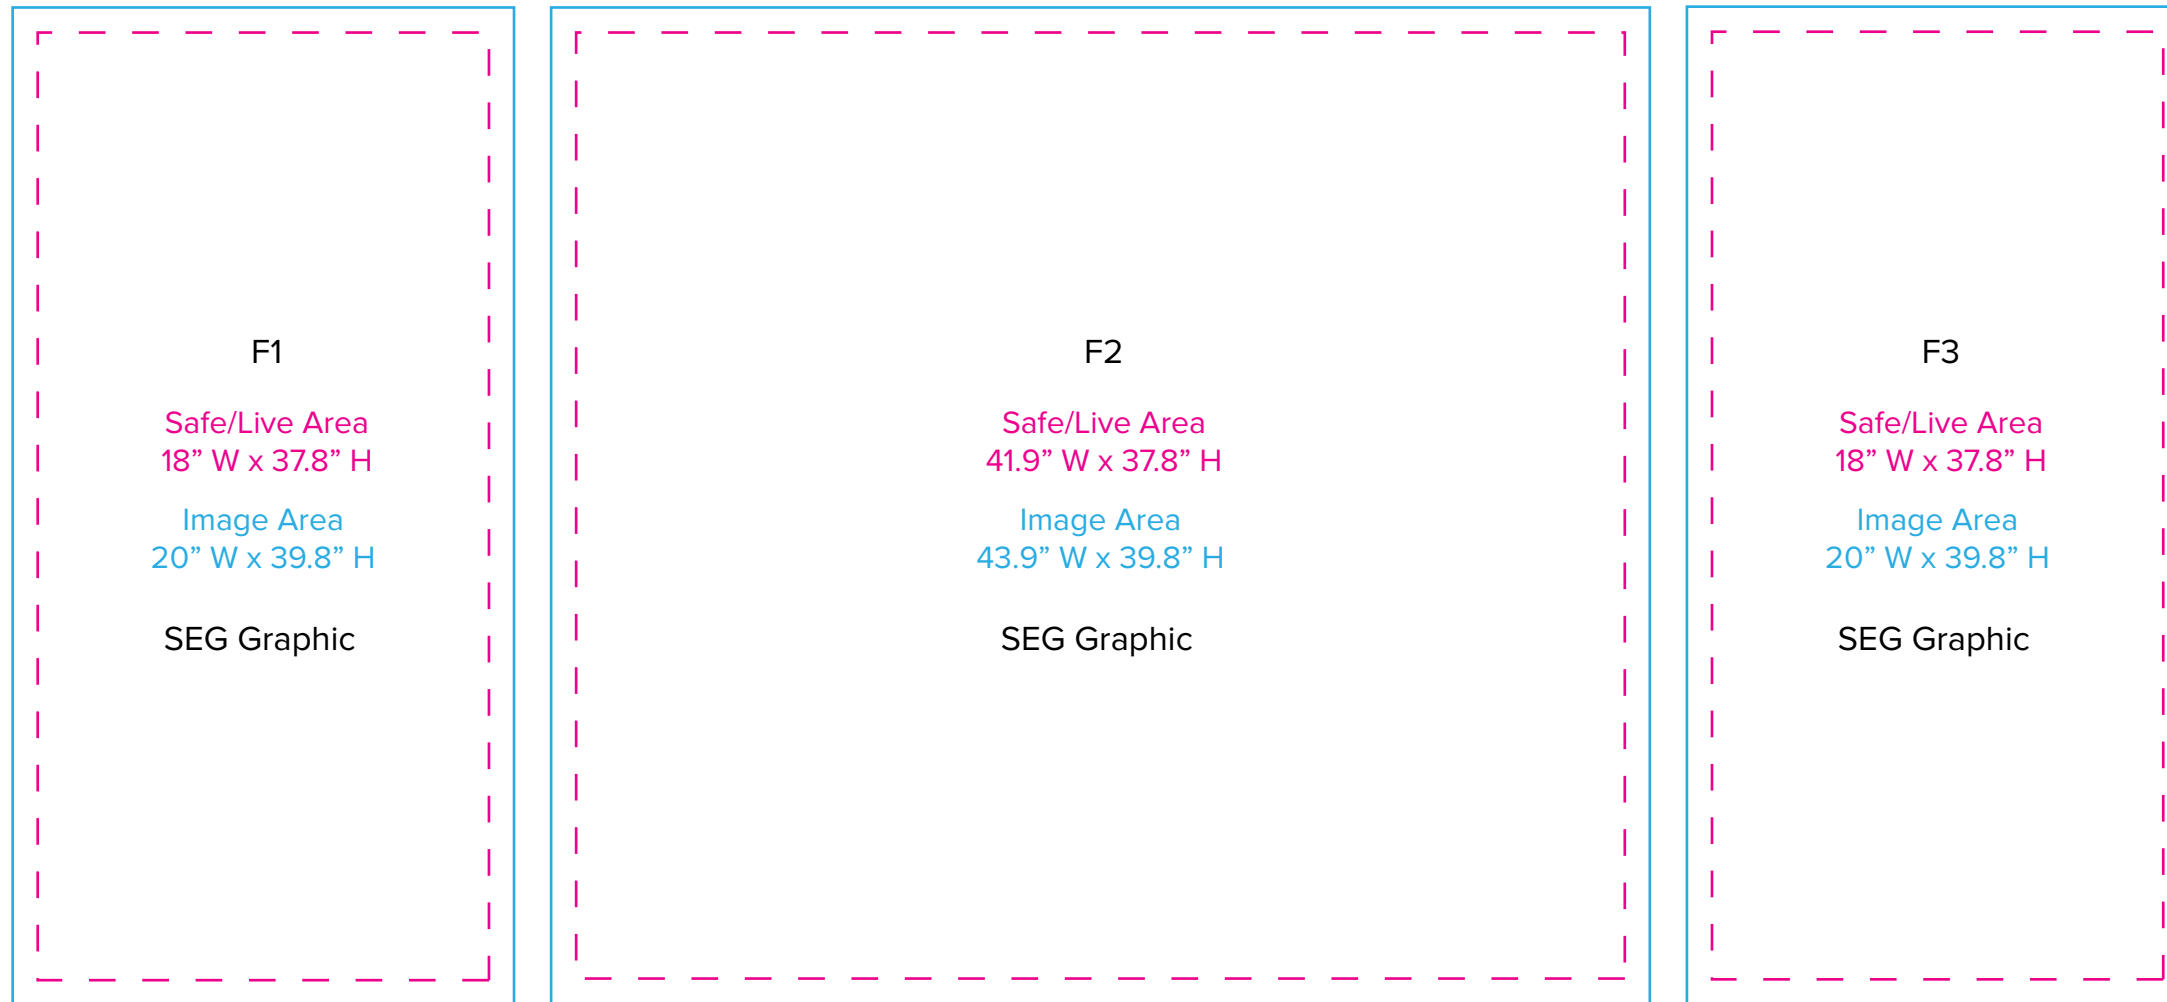

# Graphic Template 20 x 30 Island Exhibit Tower - SEG Graphics

NOTE: All Raster Art (jpg, tiff,psd, png, etc.) must be at least 100 dpi at print size.  
Standard kits are often customized. Please check with Customer Service to ensure that this template matches your specific job.

Graphic Template  
20 x 30 Island Exhibit  
Reception Counter - SEG Graphics

NOTE: All Raster Art (jpg, tiff,psd, png, etc.) must be at least 100 dpi at print size.  
Standard kits are often customized. Please check with Customer Service to ensure that this template matches your specific job.

Graphic Template  
 20 x 30 Island Exhibit  
 Kiosks - Backlit SEG & SEG Graphics

NOTE: All Raster Art (jpg, tiff,psd, png, etc.) must be at least 100 dpi at print size.  
 Standard kits are often customized. Please check with Customer Service to ensure that this template matches your specific job.

Graphic Template  
20 x 30 Island Exhibit  
Square Hanging Sign - Pillowcase Graphic

K1-4  
Safe/Live Area  
464" W x 38" H  
Image Area  
466.375" W x 42.5" H  
Pillowcase Graphic

NOTE: All Raster Art (jpg, tiff,psd, png, etc.) must be at least 100 dpi at print size.  
Standard kits are often customized. Please check with Customer Service to ensure that this template matches your specific job.