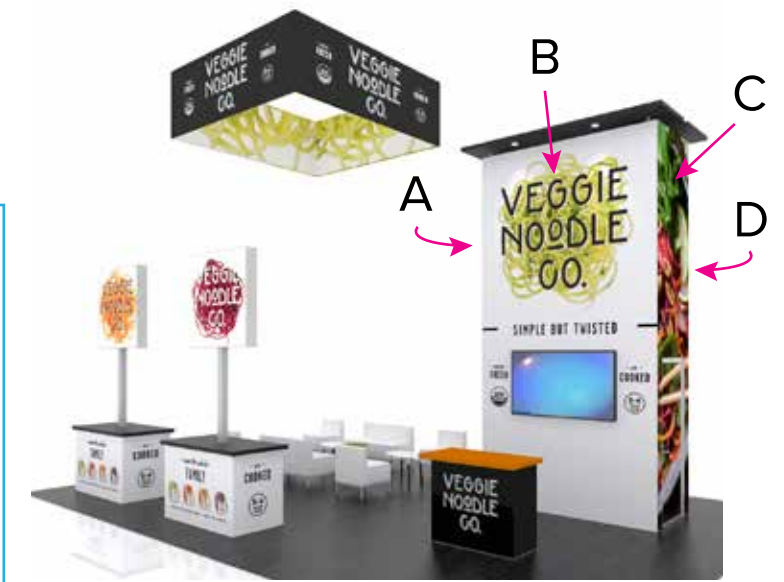

# Graphic Template 20 x 30 Island Exhibit Tower - SEG Graphics

NOTE: All Raster Art (jpg, tiff,psd, png, etc.) must be at least 100 dpi at print size.  
Standard kits are often customized. Please check with Customer Service to ensure that this template matches your specific job.

Graphic Template  
20 x 30 Island Exhibit  
Reception Counter - SEG Graphics

NOTE: All Raster Art (jpg, tiff,psd, png, etc.) must be at least 100 dpi at print size.  
Standard kits are often customized. Please check with Customer Service to ensure that this template matches your specific job.

Graphic Template  
 20 x 30 Island Exhibit  
 Kiosks - Backlit SEG & SEG Graphics

NOTE: All Raster Art (jpg, tiff,psd, png, etc.) must be at least 100 dpi at print size.  
 Standard kits are often customized. Please check with Customer Service to ensure that this template matches your specific job.