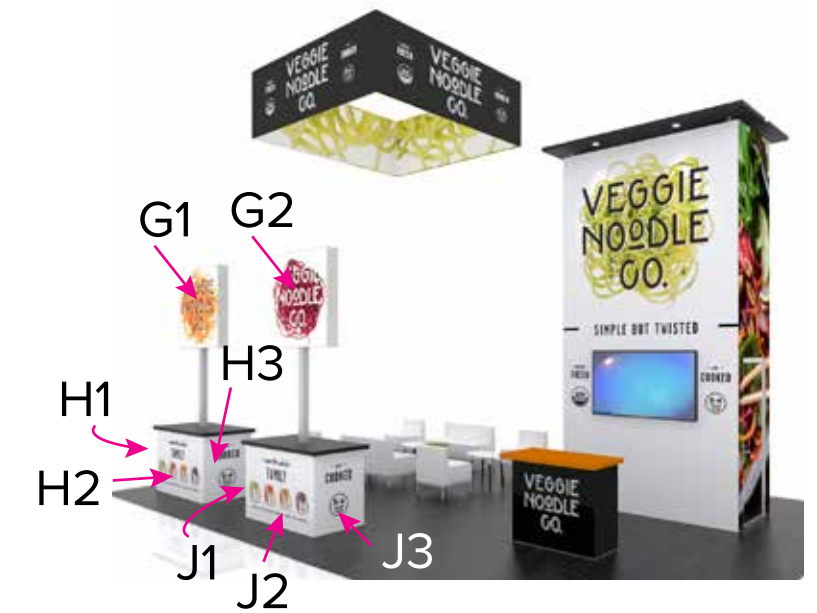

# Graphic Template 20 x 30 Island Exhibit Tower - SEG Graphics

NOTE: All Raster Art (jpg, tiff,psd, png, etc.) must be at least 100 dpi at print size.  
Standard kits are often customized. Please check with Customer Service to ensure that this template matches your specific job.

Graphic Template  
20 x 30 Island Exhibit  
Reception Counter - SEG Graphics

NOTE: All Raster Art (jpg, tiff,psd, png, etc.) must be at least 100 dpi at print size.  
Standard kits are often customized. Please check with Customer Service to ensure that this template matches your specific job.

Graphic Template  
 20 x 30 Island Exhibit  
 Kiosks - Backlit SEG & SEG Graphics

NOTE: All Raster Art (jpg, tiff,psd, png, etc.) must be at least 100 dpi at print size.  
 Standard kits are often customized. Please check with Customer Service to ensure that this template matches your specific job.

Graphic Template  
20 x 30 Island Exhibit  
Square Hanging Sign - Pillowcase Graphic

K1-4  
Safe/Live Area  
464" W x 38" H  
Image Area  
466.375" W x 42.5" H  
Pillowcase Graphic

NOTE: All Raster Art (jpg, tiff,psd, png, etc.) must be at least 100 dpi at print size.  
Standard kits are often customized. Please check with Customer Service to ensure that this template matches your specific job.