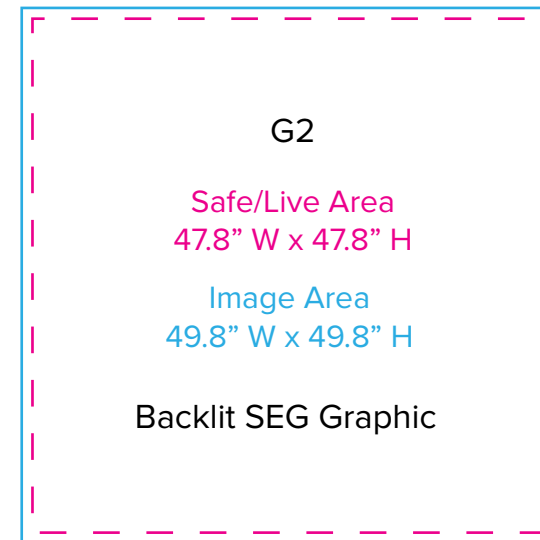

# Graphic Template 20 x 30 Island Exhibit Tower - SEG Graphics

NOTE: All Raster Art (jpg, tiff,psd, png, etc.) must be at least 100 dpi at print size.  
Standard kits are often customized. Please check with Customer Service to ensure that this template matches your specific job.

Graphic Template  
20 x 30 Island Exhibit  
Reception Counter - SEG Graphics

NOTE: All Raster Art (jpg, tiff,psd, png, etc.) must be at least 100 dpi at print size.  
Standard kits are often customized. Please check with Customer Service to ensure that this template matches your specific job.

Graphic Template  
 20 x 30 Island Exhibit  
 Kiosks - Backlit SEG & SEG Graphics

NOTE: All Raster Art (jpg, tiff,psd, png, etc.) must be at least 100 dpi at print size.  
 Standard kits are often customized. Please check with Customer Service to ensure that this template matches your specific job.

Graphic Template  
20 x 30 Island Exhibit  
Square Hanging Sign - Pillowcase Graphic

K1-4  
Safe/Live Area  
464" W x 38" H  
Image Area  
466.375" W x 42.5" H  
Pillowcase Graphic

NOTE: All Raster Art (jpg, tiff,psd, png, etc.) must be at least 100 dpi at print size.  
Standard kits are often customized. Please check with Customer Service to ensure that this template matches your specific job.