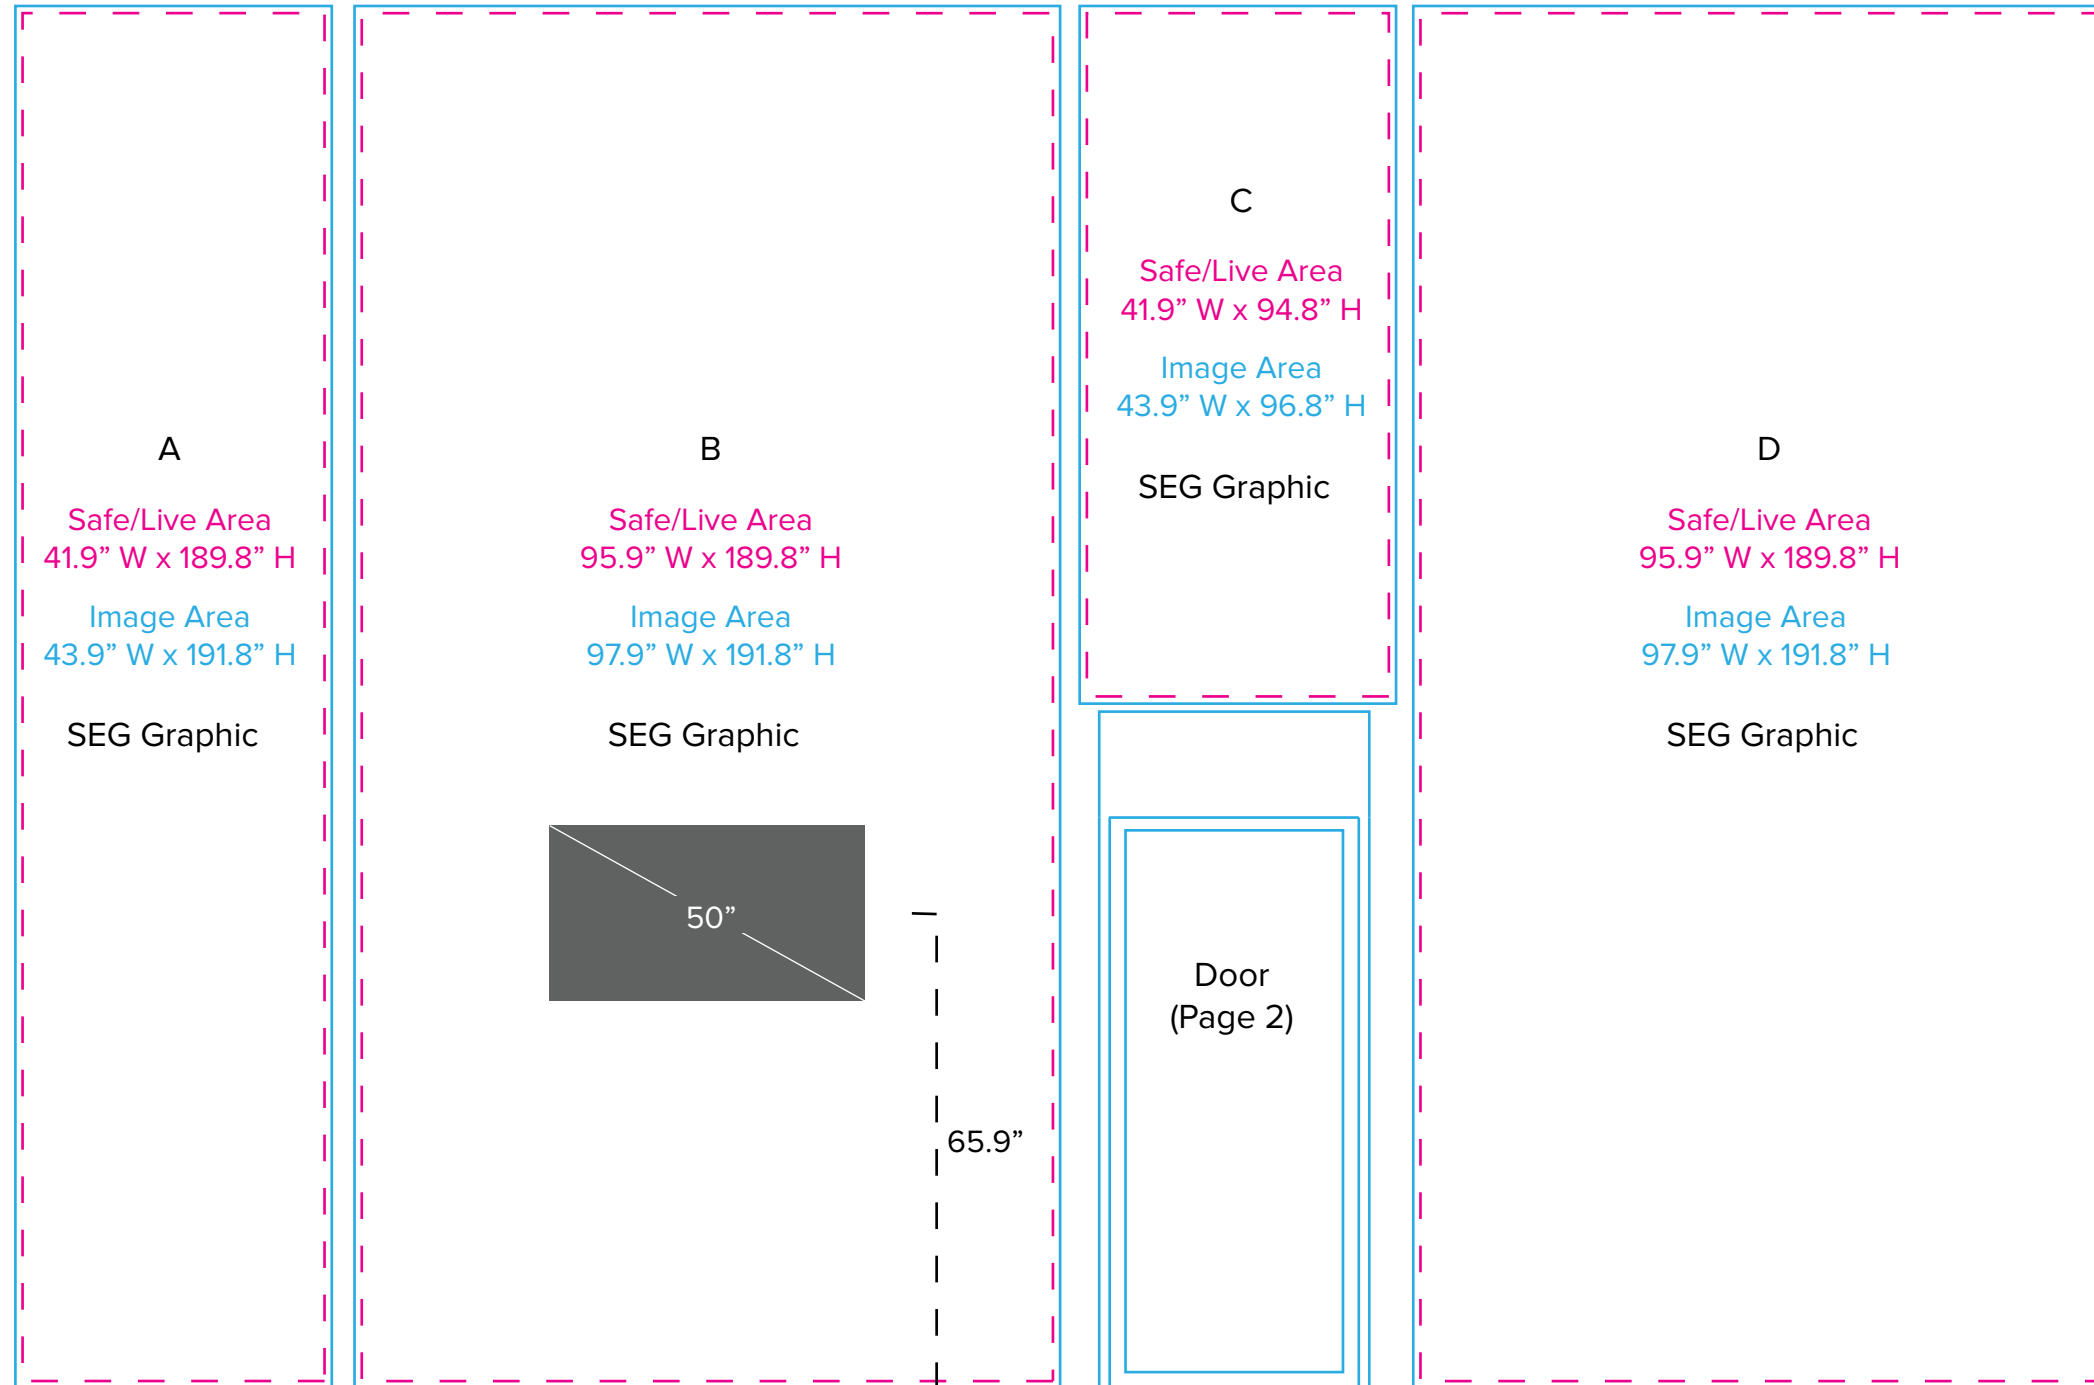

# Graphic Template 20 x 30 Island Exhibit Tower - SEG Graphics

NOTE: All Raster Art (jpg, tiff,psd, png, etc.) must be at least 100 dpi at print size.  
Standard kits are often customized. Please check with Customer Service to ensure that this template matches your specific job.

Graphic Template  
20 x 30 Island Exhibit  
Reception Counter - SEG Graphics

NOTE: All Raster Art (jpg, tiff,psd, png, etc.) must be at least 100 dpi at print size.  
Standard kits are often customized. Please check with Customer Service to ensure that this template matches your specific job.

Graphic Template  
 20 x 30 Island Exhibit  
 Kiosks - Backlit SEG & SEG Graphics

NOTE: All Raster Art (jpg, tiff,psd, png, etc.) must be at least 100 dpi at print size.  
 Standard kits are often customized. Please check with Customer Service to ensure that this template matches your specific job.

Graphic Template  
20 x 30 Island Exhibit  
Square Hanging Sign - Pillowcase Graphic

K1-4  
Safe/Live Area  
464" W x 38" H  
Image Area  
466.375" W x 42.5" H  
Pillowcase Graphic

NOTE: All Raster Art (jpg, tiff,psd, png, etc.) must be at least 100 dpi at print size.  
Standard kits are often customized. Please check with Customer Service to ensure that this template matches your specific job.